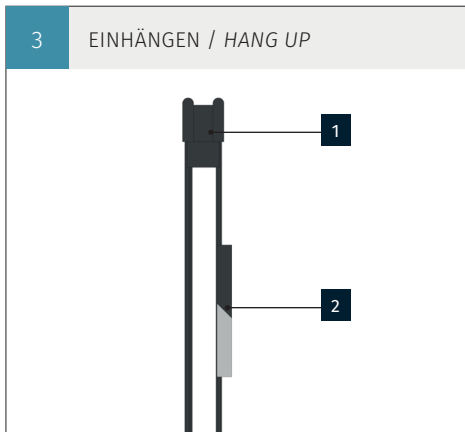

MONTAGEANLEITUNG
ASSEMBLY INSTRUCTION

PT...

System zur Wandmontage von
Whiteboardtafeln

*Whiteboard wall mounting
system*

PACKUNGSGEHALT / PACKAGE CONTENTS

Wandmontagematerial (Wandschrauben und Dübel) sind nicht enthalten. Wandbeschaffenheit kann zusätzliches Montagematerial nötig machen. /

Wall mounting material (wall screws and dowels) are not included. Wall condition may require additional mounting material.

1 x

4 x

Höhe Projektionsfläche / Height projection surface	Art-Nr / Item No.	A
1500 mm / 59.1"	PT3515, PT2415, PT2015, PTM2415, PTM2015, PTFT3515, PTFT22415, PTFT2215, PTMFT22415, PTMFT2215	1370 mm / 53.9"
1300 mm / 51.2"	PTCL2013, PTMCL2013, PT3013, PT2013, PT1713, PT2013WW, PTM2013, PTM1713, PTFT3013, PTFT1913, PTFT1813, PTMFT1913WW, PTMFT1813WW, PTMFT1913, PTMFT1813	1170 mm / 46.1"
1200 mm / 47.2"	PTCL1912, PTMCL1912, PT3012, PT1912, PT1612, PT1912WW, PTM1912, PTM1612	1070 mm / 42.1"
1000 mm / 39.4"	PTCL1610, PTMCL1610, PT1610, PT1310, PT1610WW, PTM1610, PTM1310	870 mm / 34.3"
900 mm / 35.4"	PTCL1409, PTMCL1409	770 mm / 30.3"